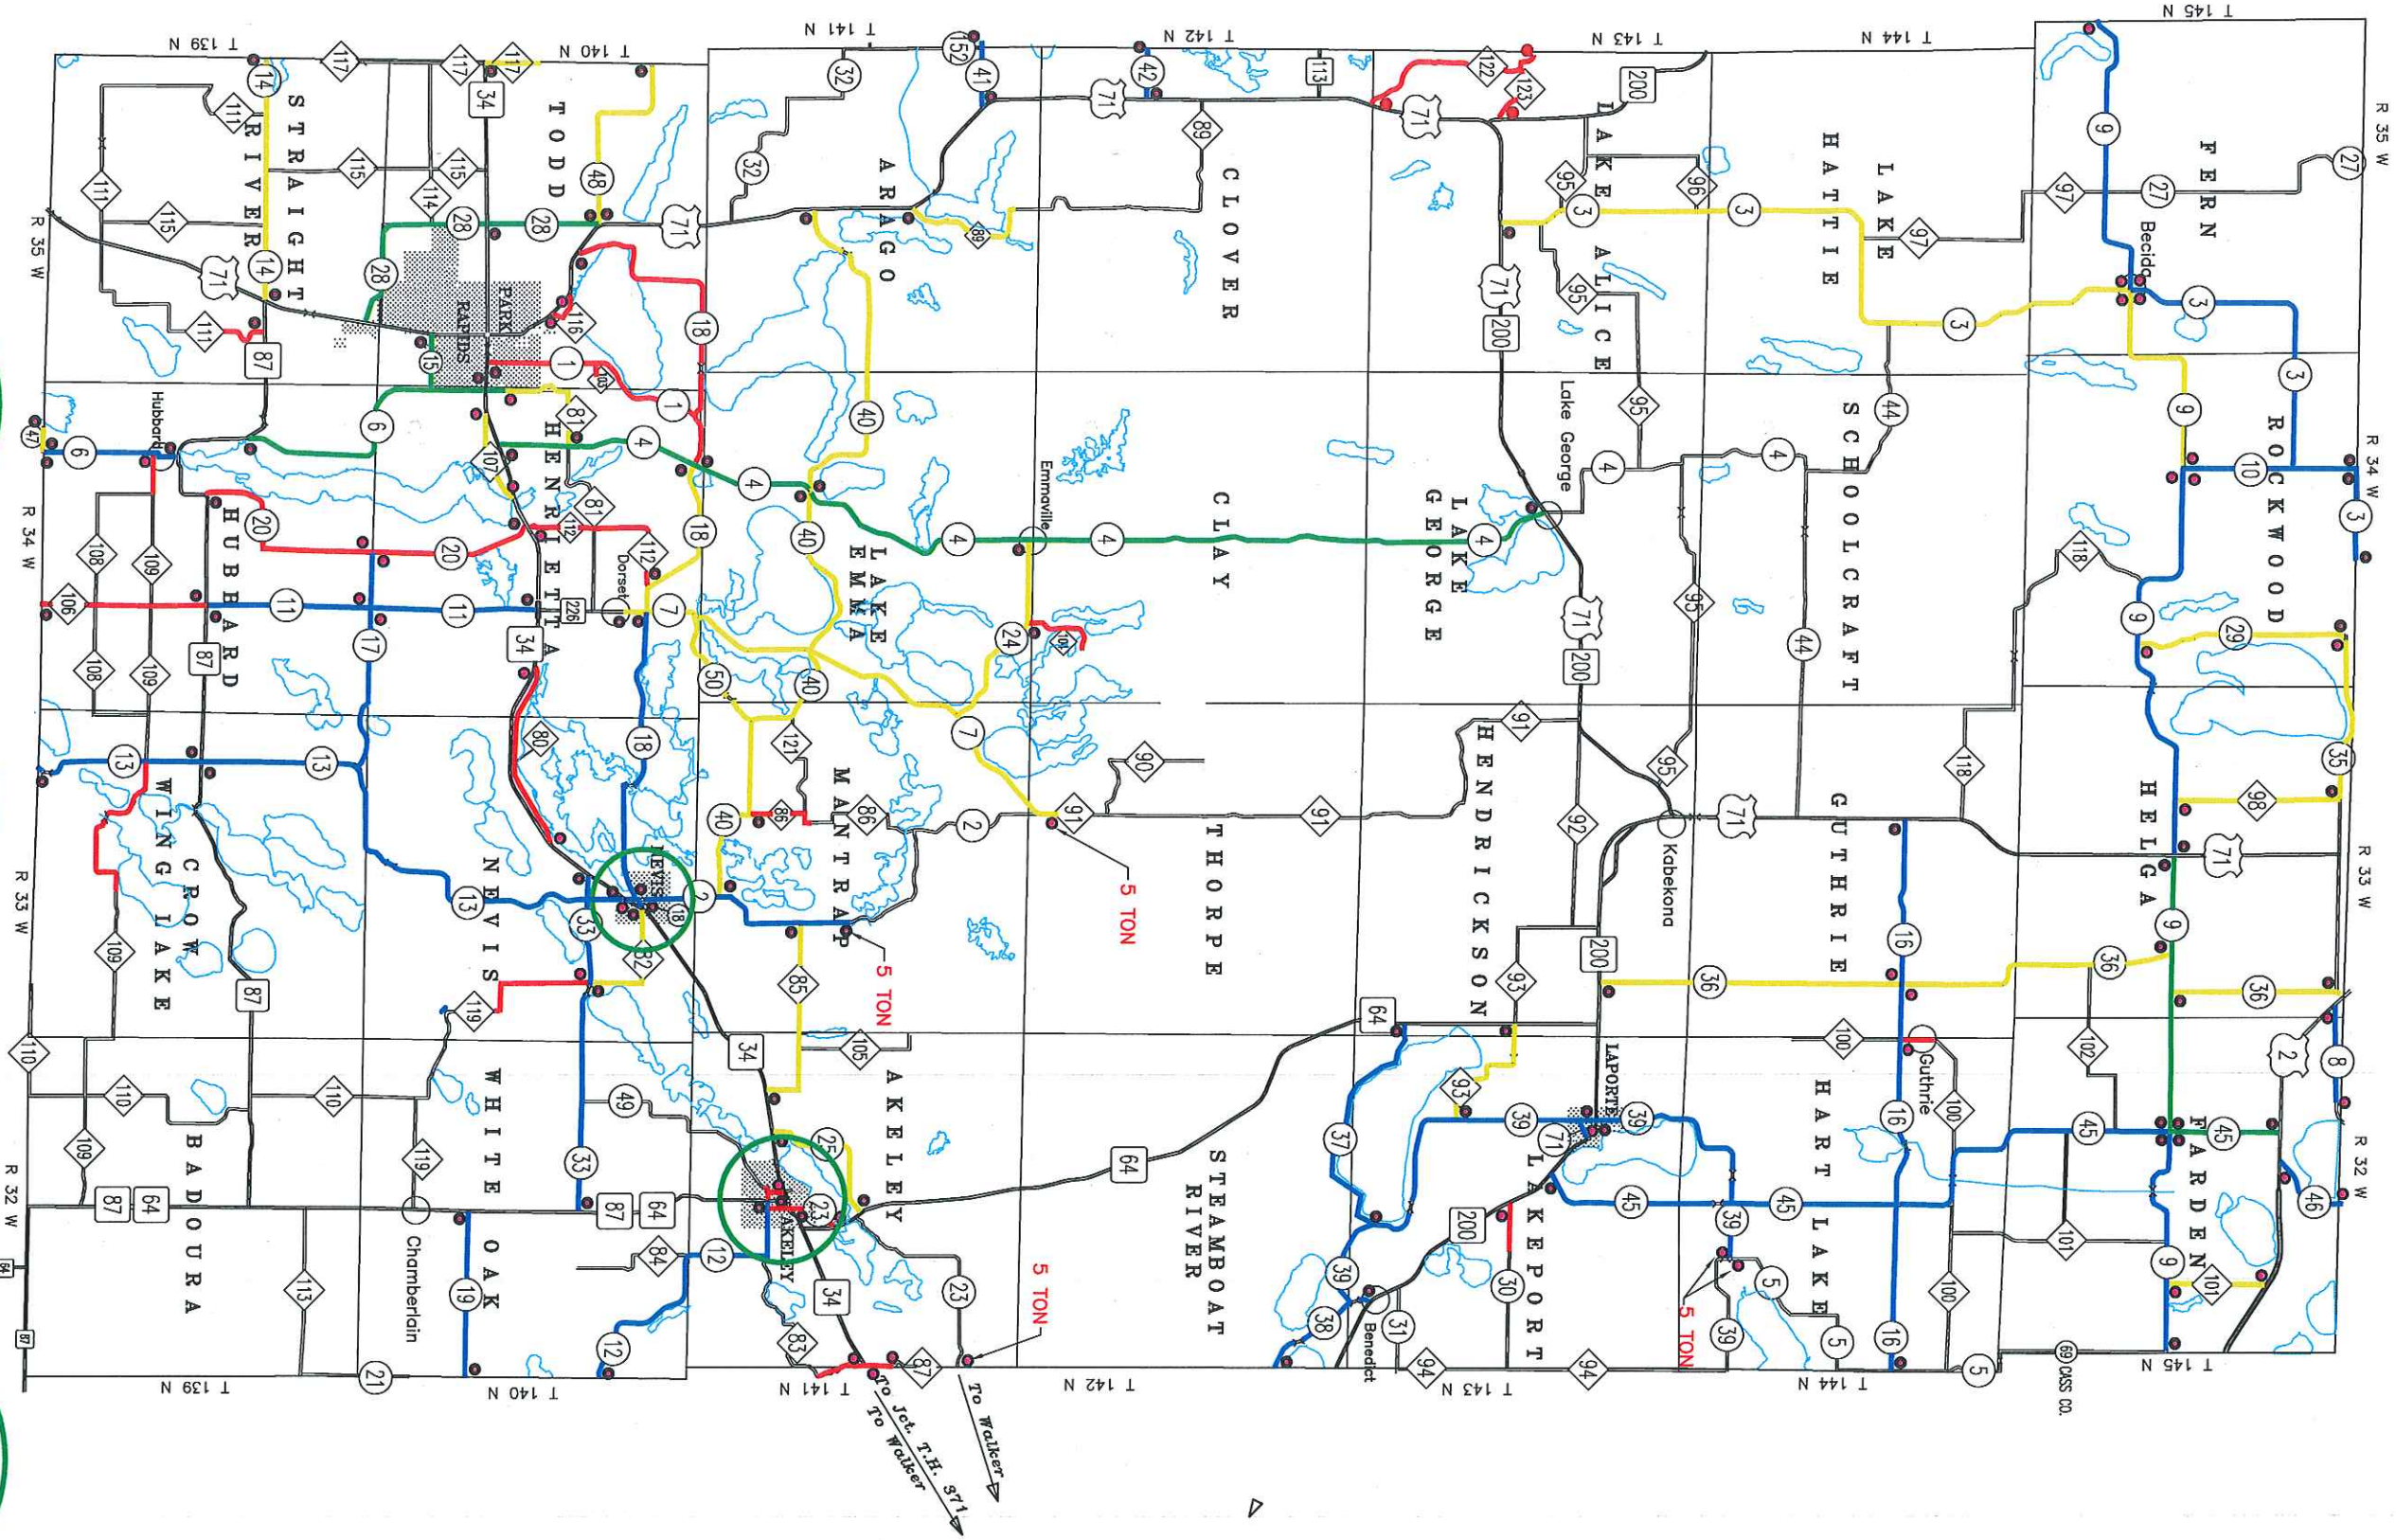

HUBBARD COUNTY

2018 ROAD RESTRICTIONS

WEIGHT INDEX

- 10 TON = █
- 9 TON = █
- 7 TON = █
- 5 TON = █
- = WEIGHT RESTRICTION SIGNS